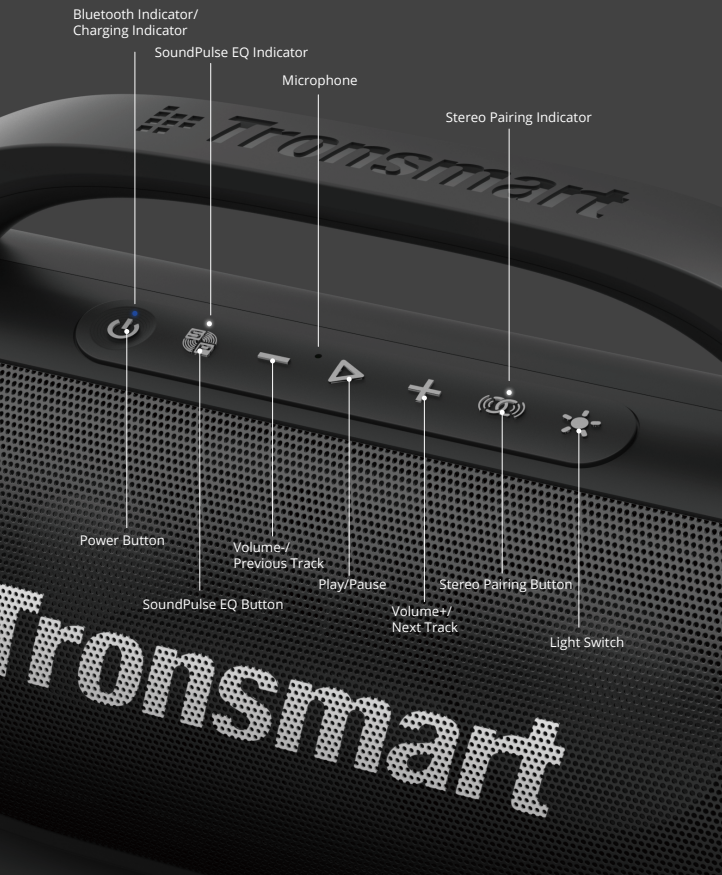

 **Tronsmart**

BANG SE

PORTABLE PARTY SPEAKER

USER MANUAL

Button Configuration

*Reset Hole

USB-A Port

Aux-in Port

Type-C Charging Port

TF/SD Card Slot

RESET

USB

INPUT

AUX

TF

*Poke for 2s with a needle or card pin to reset.

How to Use

Power Button

Turn on/Turn off: Press for 2s.

Switch Music Playing Modes: Press once to switch among Bluetooth, TF/SD Card, USB Flash Disk & Aux-in Modes.

Light Switch

Switch LED Lighting Modes: Press once to switch among circling, 2 breathing modes & light-off modes.